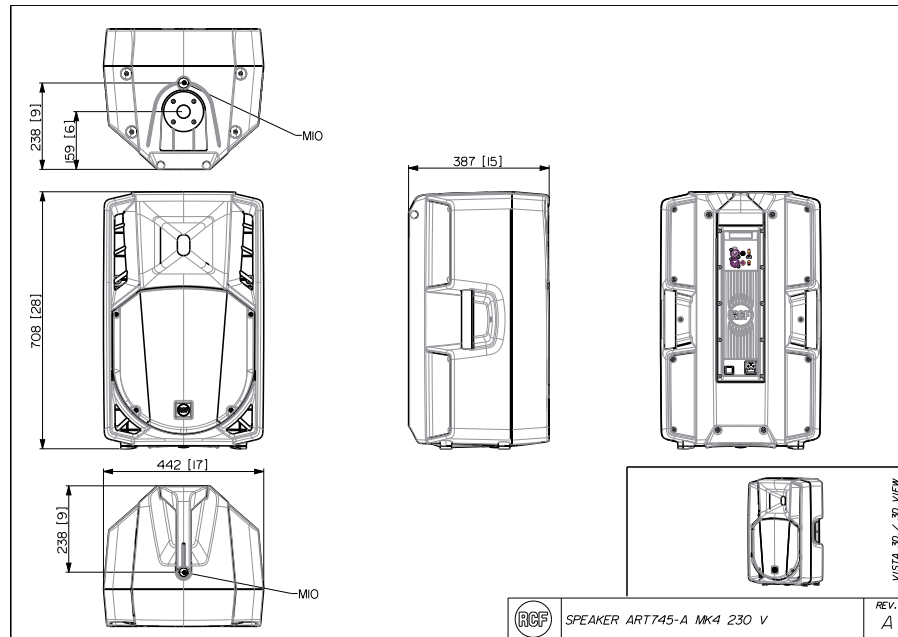

Part Number

13000530 ART 745-A MK4
13000531 ART 745-A MK4

220-240 V
115 V

Black
Black

EAN 8024530014933
EAN 8024530015053

ART 745-A MK4

ACTIVE TWO-WAY SPEAKER

Line Art 2D

TECHNICAL SPECIFICATIONS

Acoustical specifications	Frequency Response	45 Hz ÷ 20000 Hz
	Max SPL @ 1m	133 dB
	Horizontal coverage angle	90°
	Vertical coverage angle	60°
Transducers	Compression Driver	1 x 1.4" neo, 4.0" v.c
	Woofer	1 x 15" neo, 3.5" v.c
Input/Output section	Input signal	bal/unbal
	Input connectors	XLR, Jack
	Output connectors	XLR
	Input sensitivity	-2 dBu/+4 dBu
	Mic. Input Sensitivity	-32 dBu
Processor section	Crossover Frequencies	650 Hz
	Protections	Thermal, RMS
	Limiter	Soft Limiter
Power section	Controls	Volume, Boost, Mic/Line
	Total Power	1400 W Peak, 700 W RMS
	High frequencies	400 W Peak, 200 W RMS
	Low frequencies	1000 W Peak, 500 W RMS
	Cooling	Convection
Standard compliance	Connections	VDE
	Safety agency	CE compliant
	Cabinet/Case Material	PP Composite
	Hardware	2 x M10
	Handles	1 Top, 2 Side
Physical specifications	Pole mount/Cap	Yes
	Grille	Steel
	Color	Black

ART 745-A MK4

ACTIVE TWO-WAY SPEAKER

Size	Height	708 mm / 27.87 inches	
	Width	437 mm / 17.2 inches	
	Depth	389 mm / 15.31 inches	
	Weight	18.8 kg / 41.45 lbs	
Rigging / Mounting	ACCESSORIES		
	FLOOR STANDS		
	13360109 AC PRO-FS	Black	EAN 8024530006471
	HORIZONTAL BRACKETS		
	13360105 H-BR 2X ART 715	Black	EAN 8024530012939
	POLE MOUNT KITS		
	13360232 AC PMX		EAN 8024530010058
	13360110 AC PRO-PM	Black	EAN 8024530006488
	13360067 PM-KIT M20	Black	EAN 8024530014599
	Protections		
COVERS			
13360115 CVR ART 725	Black	EAN 8024530010676	
Cables			
CABLES KIT			
13360102 AC XLR 3M3F		EAN 8024530006402	